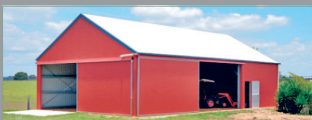

Sliding Glass Door & A Roller Door

Skillion Roof, Vertical Cladding - 6m x 6m x 2.7m
 Reg A = \$9,700,
 Reg B = \$9,990, Reg C = \$10,900

6 Bay Colorbond® - Multi Function

Free Internal PA Door - 7.5m x 18m x 2.9m
 Reg A = \$21,050,
 Reg B = \$22,990, Reg C = \$29,290

SPAN - Open Gable & Open Side ZA

9m x 8m x 3m Side, 4m Apex
 Reg A = \$9,980,
 Reg B = \$10,600, Reg C = \$12,300

American Barn - Full Colorbond®

3 x Roller Doors, 1 x PA Door, 22° Roof
 13m x 12m x 4m
 Reg A = \$27,500,
 Reg B = \$29,700, Reg C = \$35,700

'The Hilton' - 22° Roof Pitch

8 Skylights & 2 Whirlybirds - 7.5m x 16m x 3.6m
 Reg A = \$24,780,
 Reg B = \$27,600, Reg C = \$31,800

30° Gable Barn Shed

Steel Sliding Doors
 9m x 15m x 3.6m, 6.2m Apex
 Reg A = \$29,200, Reg B = \$30,800

Aircraft Hangers

Aircraft Hangars, Large or Small!

Truck Port

Zinalume® - 6m x 18m x 4.2m
 Reg A = \$11,200,
 Reg B = \$11,500, Reg C = \$12,650

SPECIAL - Open Front Farm Shed

Zinalume® 12m x 24m x 5m
 Reg A = \$34,500,
 Reg B = \$38,000, Reg C = \$43,000